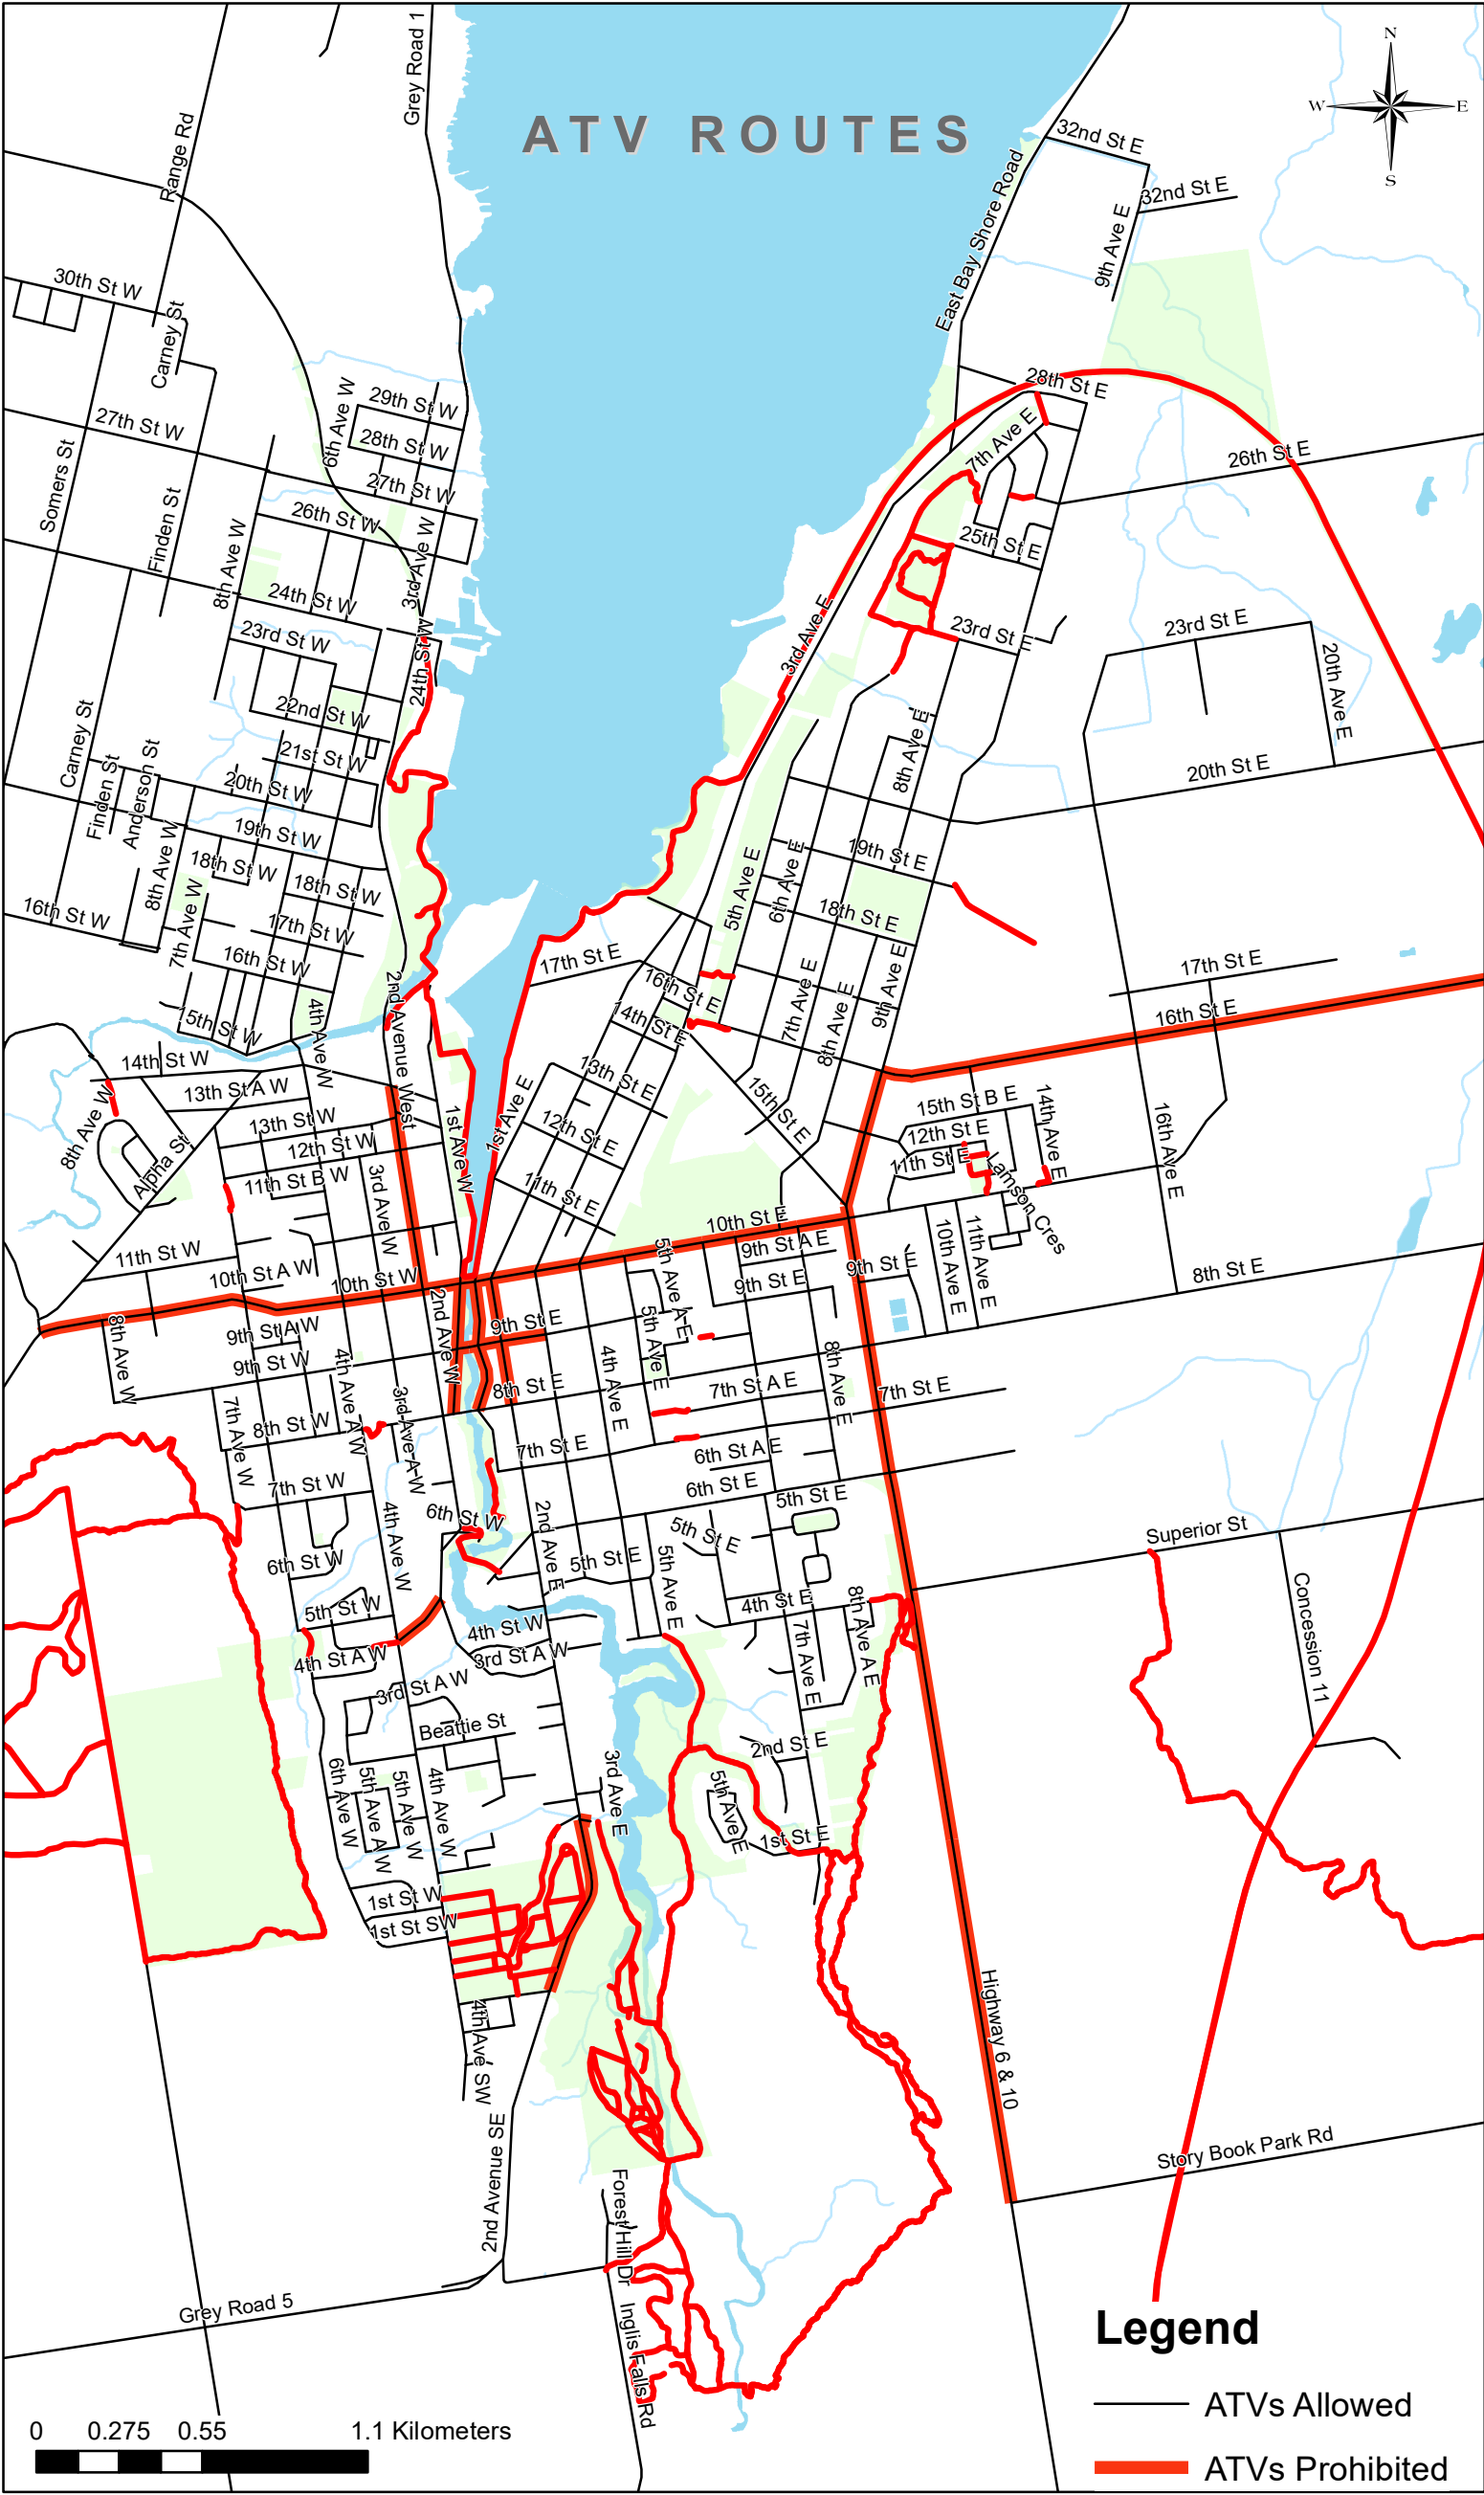

ATV ROUTES

Legend

- ATVs Allowed
- ATVs Prohibited

0 0.275 0.55 1.1 Kilometers