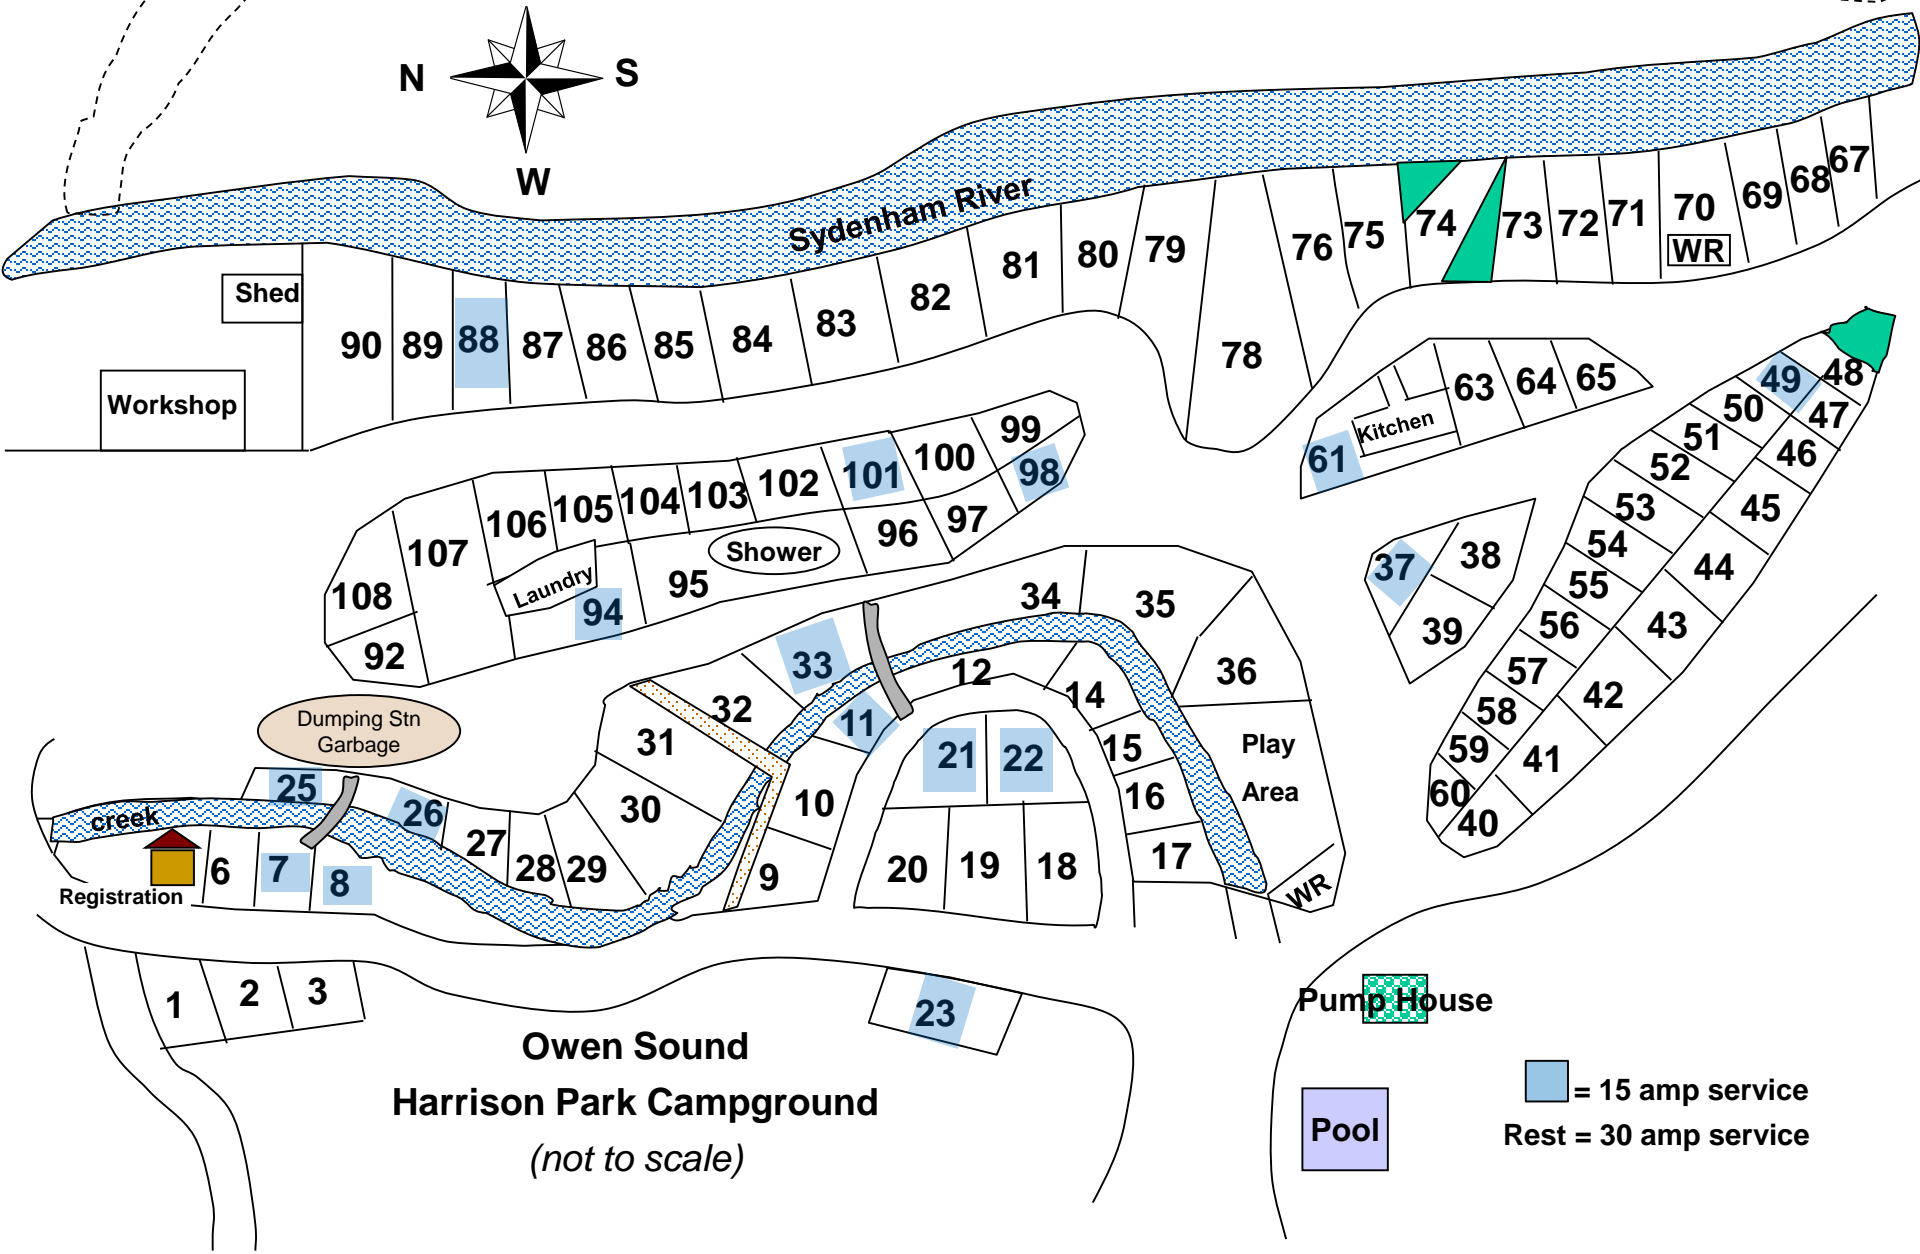

Mile Drive - Walkway

Owen Sound
Harrison Park Campground
(not to scale)

Pump House

Pool

 = 15 amp service
Rest = 30 amp service